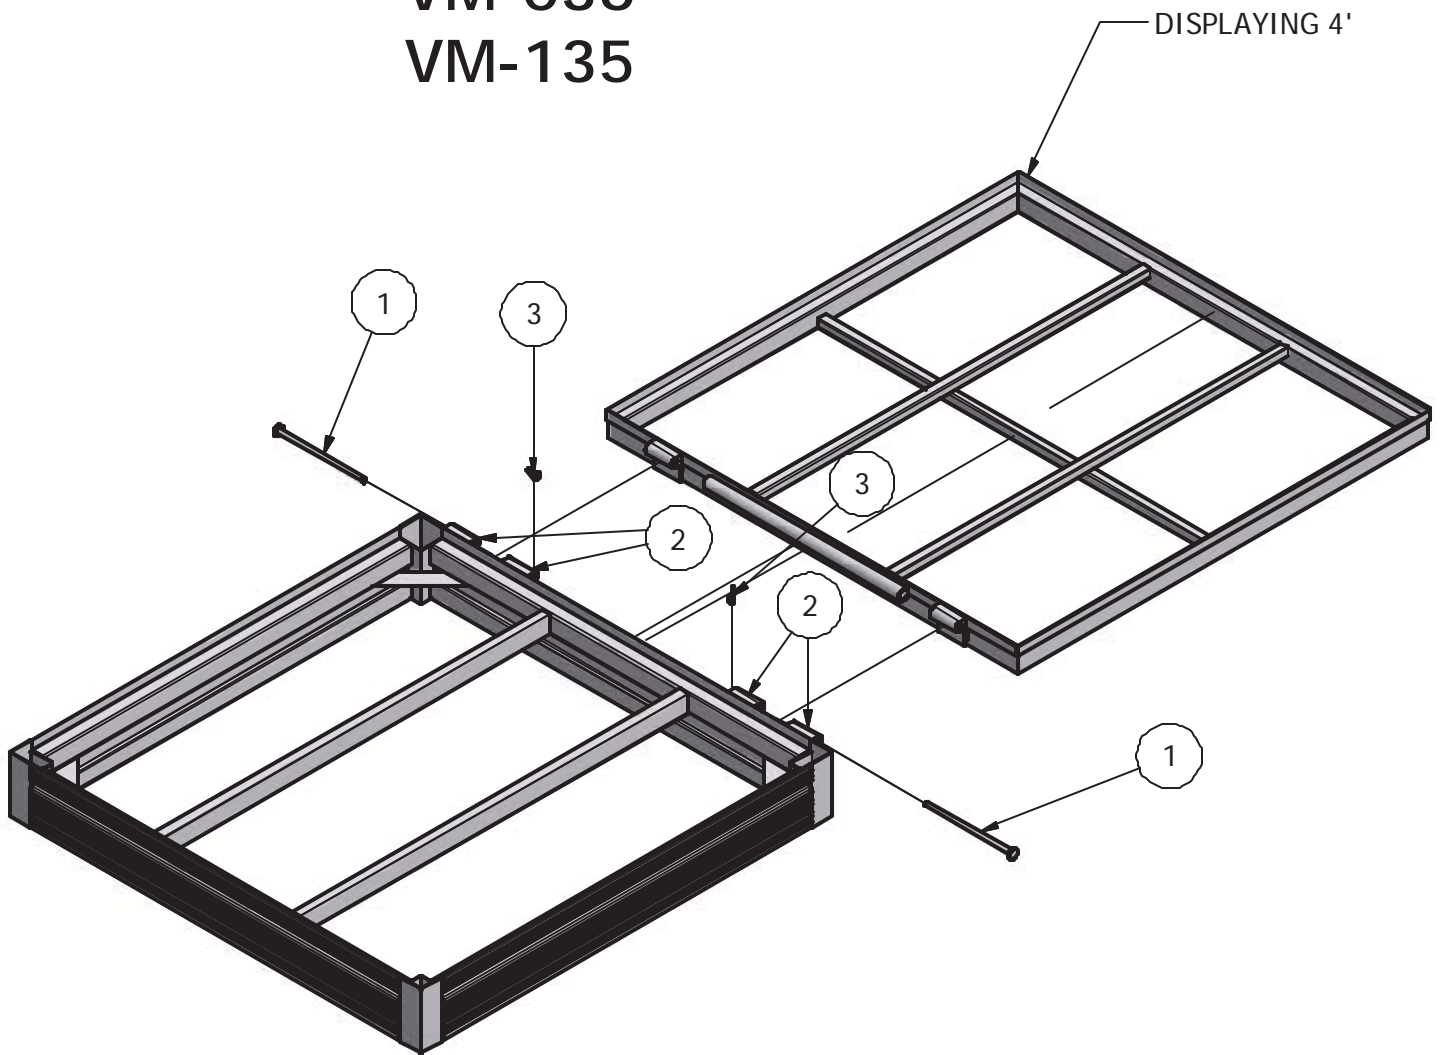

VM-033 A GANGWAY

VM-034

VM-035

VM-036

VM-135

PARTS LIST			
ITEM	QTY	PART NUMBER	DESCRIPTION
1	2	VM-033-9	HINGE PIN XMNT
2	4	HD-00163	HINGE BLANK 3 IN
3	2	109-00060-0044	HairPin Cotter Pin .125

DETAIL A
SCALE 1 / 4