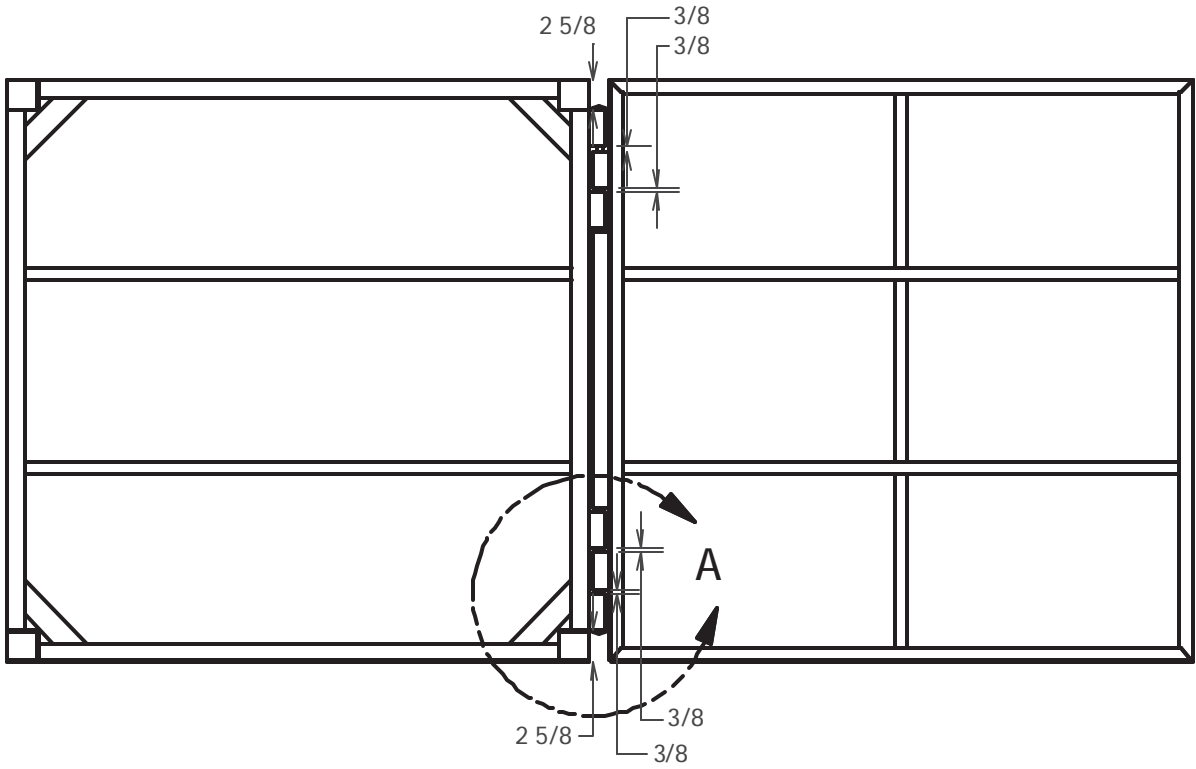

VM-033 A GANGWAY

VM-034

VM-035

VM-036

VM-135

PARTS LIST			
ITEM	QTY	PART NUMBER	DESCRIPTION
1	2	VM-033-9	HINGE PIN XMNT
2	4	HD-00163	HINGE BLANK 3 IN
3	2	109-00060-0044	HairPin Cotter Pin .125

DETAIL A
SCALE 1 / 4